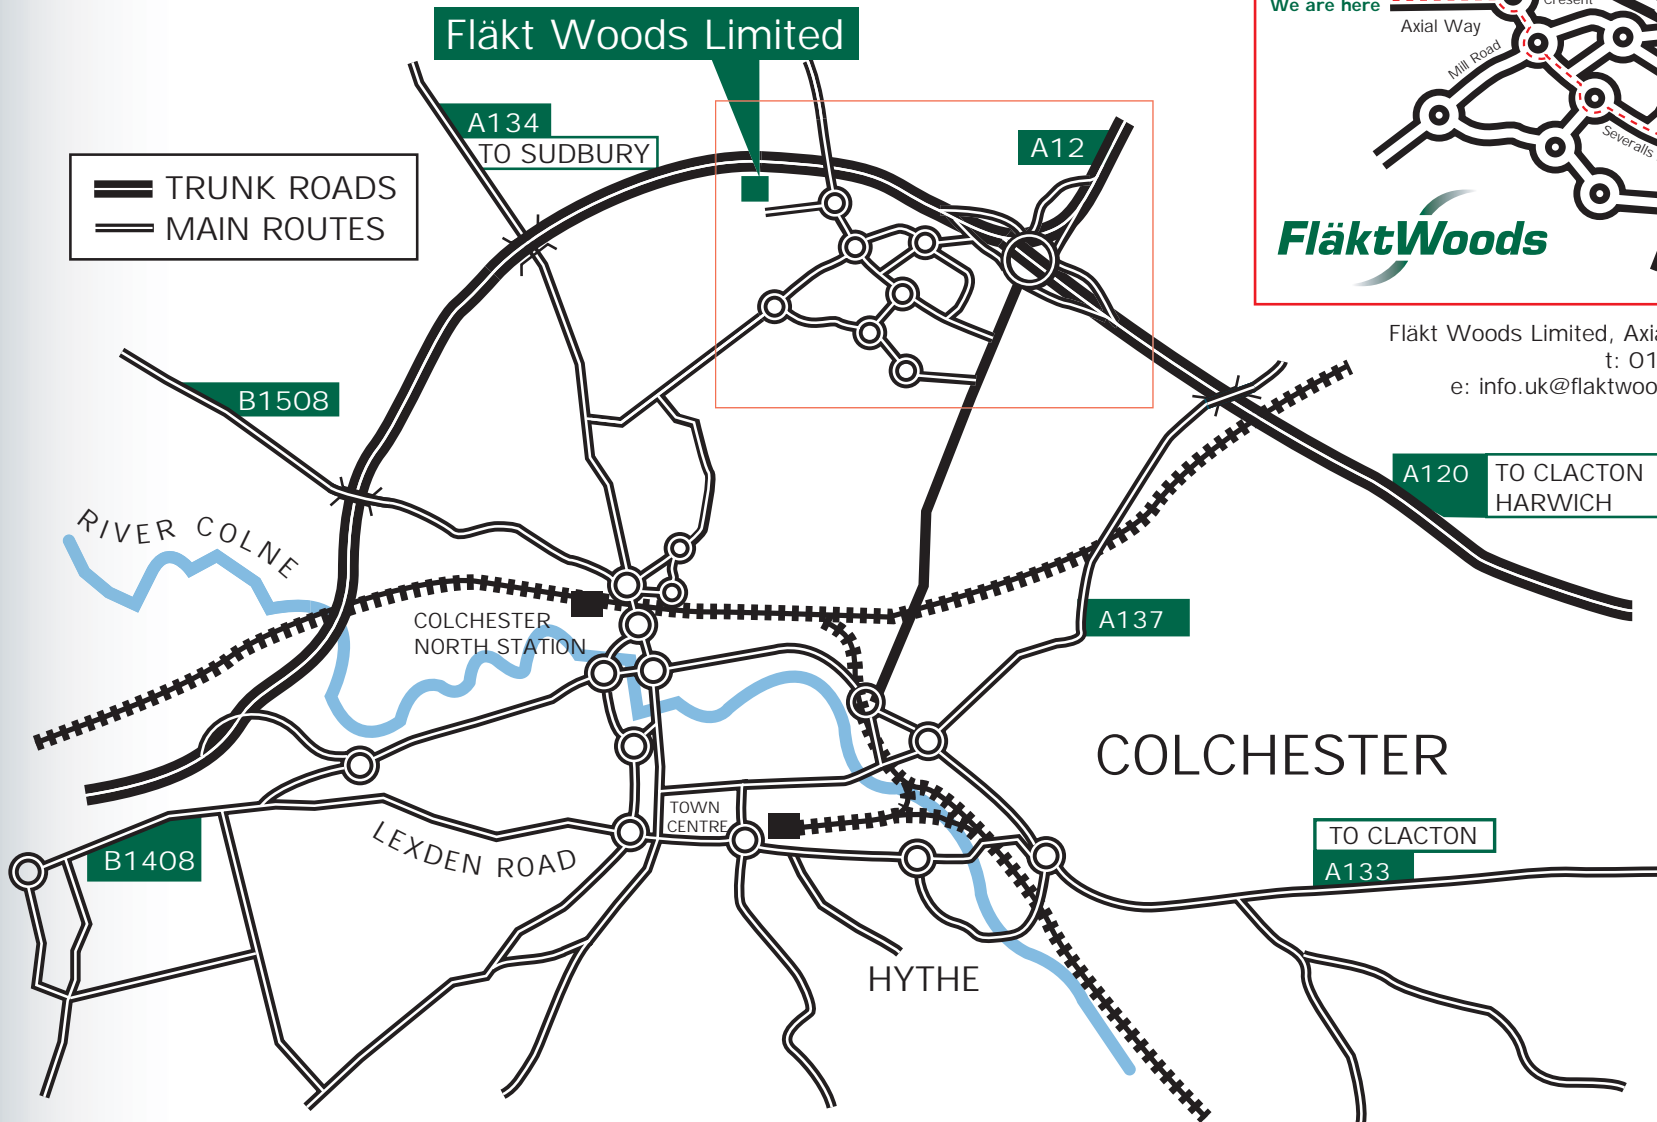

How to get to Fläkt Woods

Fläkt Woods Limited, Axial Way, Colchester, Essex, CO4 5ZD
t: 01206 222 555 f: 01206 222 777
e: info.uk@flaktwoods.com w: www.flaktwoods.com.uk

how to find us....