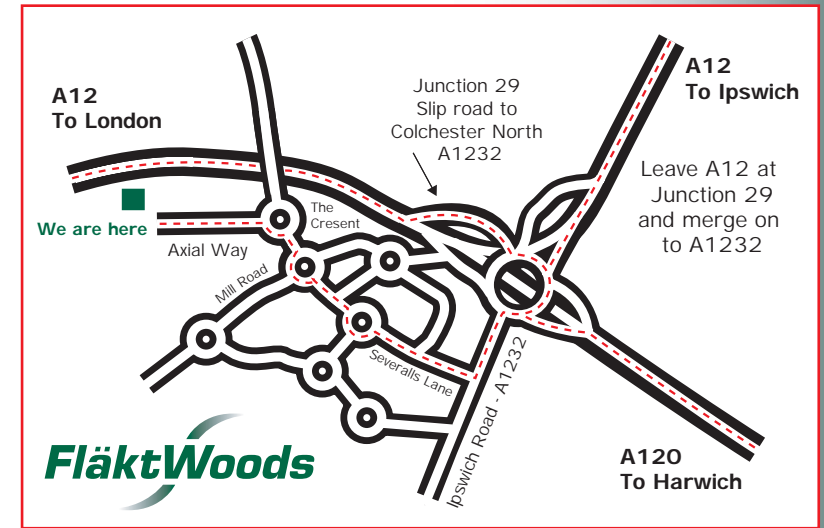

How to get to Fläkt Woods

Fläkt Woods Limited, Axial Way, Colchester, Essex, CO4 5ZD
t: 01206 222 555 f: 01206 222 777
e: info.uk@flaktwoods.com w: www.flaktwoods.com.uk

how to find us....